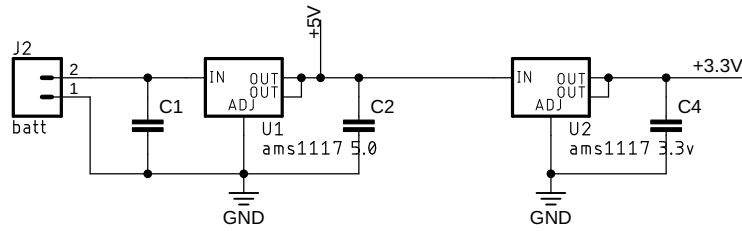

power

NRF24L01

joystick

Arduino Nano

untitled  
not saved!  
Sheet: 1/1