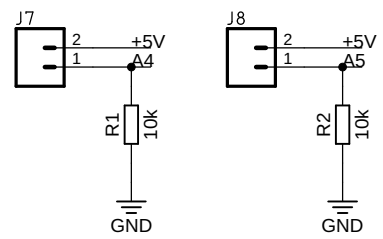

power

NRF24L01

joystick

Arduino Nano

untitled  
not saved!  
Sheet: 1/1