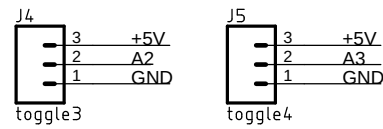

power

NRF24L01

joystick

Arduino Nano

untitled  
not saved!  
Sheet: 1/1