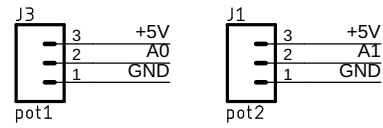

power

NRF24L01

joystick

Arduino Nano

untitled  
not saved!  
Sheet: 1/1